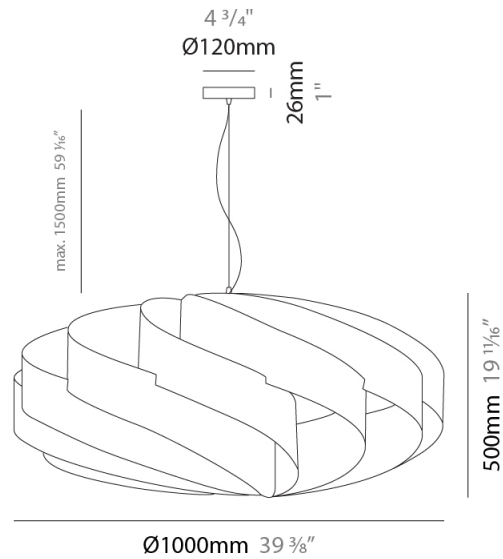

PROJECT	
TYPE	
SPECIFIER	
QUANTITY	
DATE	

SWIRL SUSPENSION

D61013-

base number   Finish
Options

1. To build a product code in our configurator select the specify button on the base model # product page
2. To build a manual product code on this datasheet choose from the options listed below in blue font and add the suffix to the base model #

GENERAL

Series: Swirl
Brand: Linea Zero
Division: Design
Mounting Type: Suspension
Mounting Location: Ceiling
Subcategory: Pendant

PHYSICAL

Shape: Round
Diameter (mm): 1000
Diameter (in): 39 ³/₈
Height (mm): 500
Height (in): 19 ¹¹/₁₆
Max. Overall Height (mm): 2000
Max. Overall Height (in): 78 ³/₄
Light Distribution: Omnidirectional
Diffuser: Polilux™ Shade - See Finish Options
Fixture Finish: WHI / BLK / SIL / NGD / COP / PKM
Fixture Material: Polilux™/ Metal holder

ELECTRICAL

Number of Lamps: 5
Lamp Type: LED Retrofit
Bulb Included: Bulb Not Included
Max. Wattage Per Lamp (W): 7
Lamp Base: E26
Input Voltage (V): 120
Upon Request: 277Vac / GU24

LED

OPTICAL

RATINGS AND CERTIFICATIONS

Certified By: Certified for North American Standards
IP rating: IP20